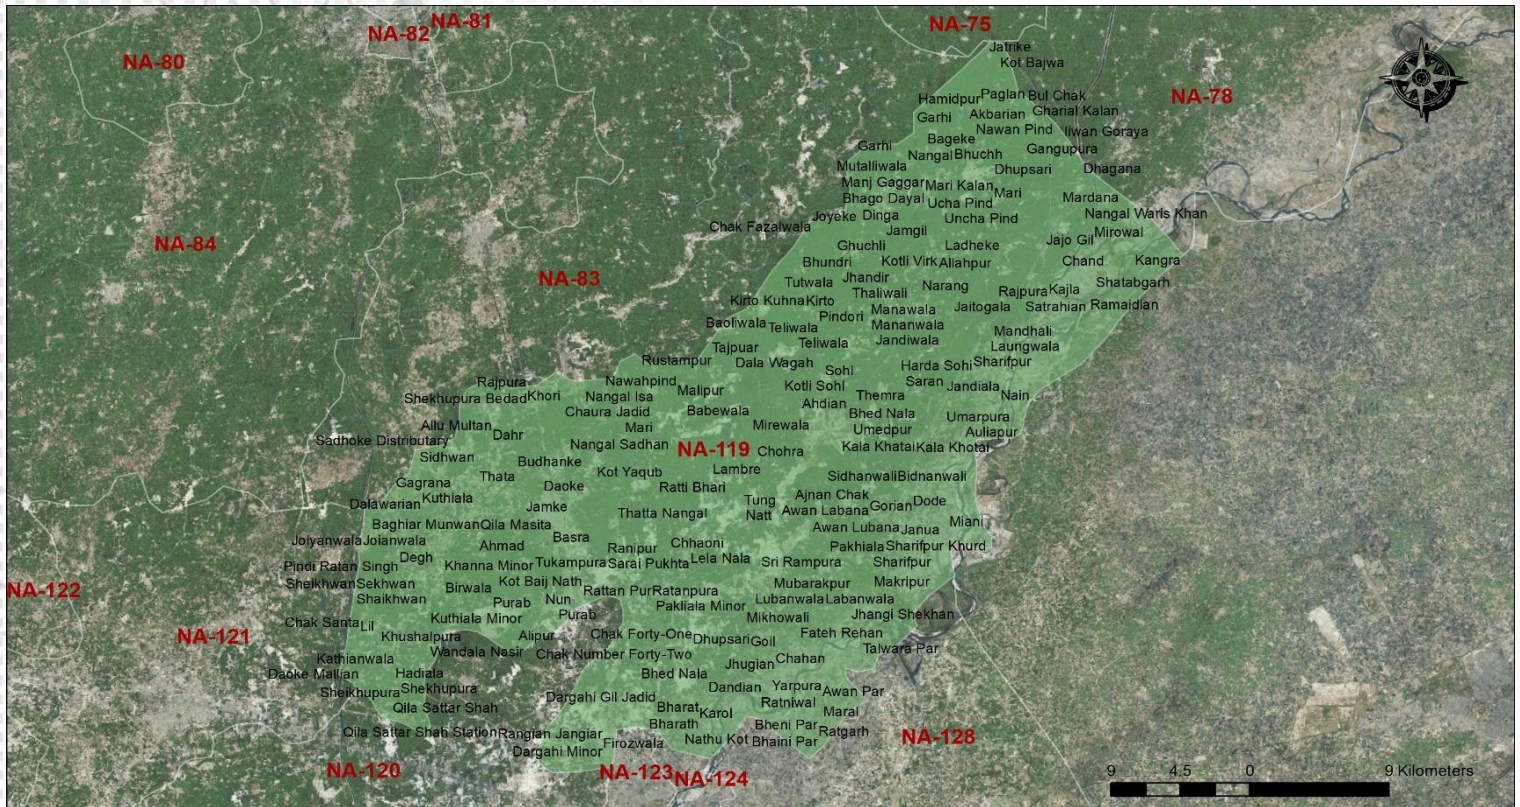

## NA-119 SHEIKHUPURA-I

## PUNJAB

**CONSTITUENCY  
POPULATION**

**885,990**